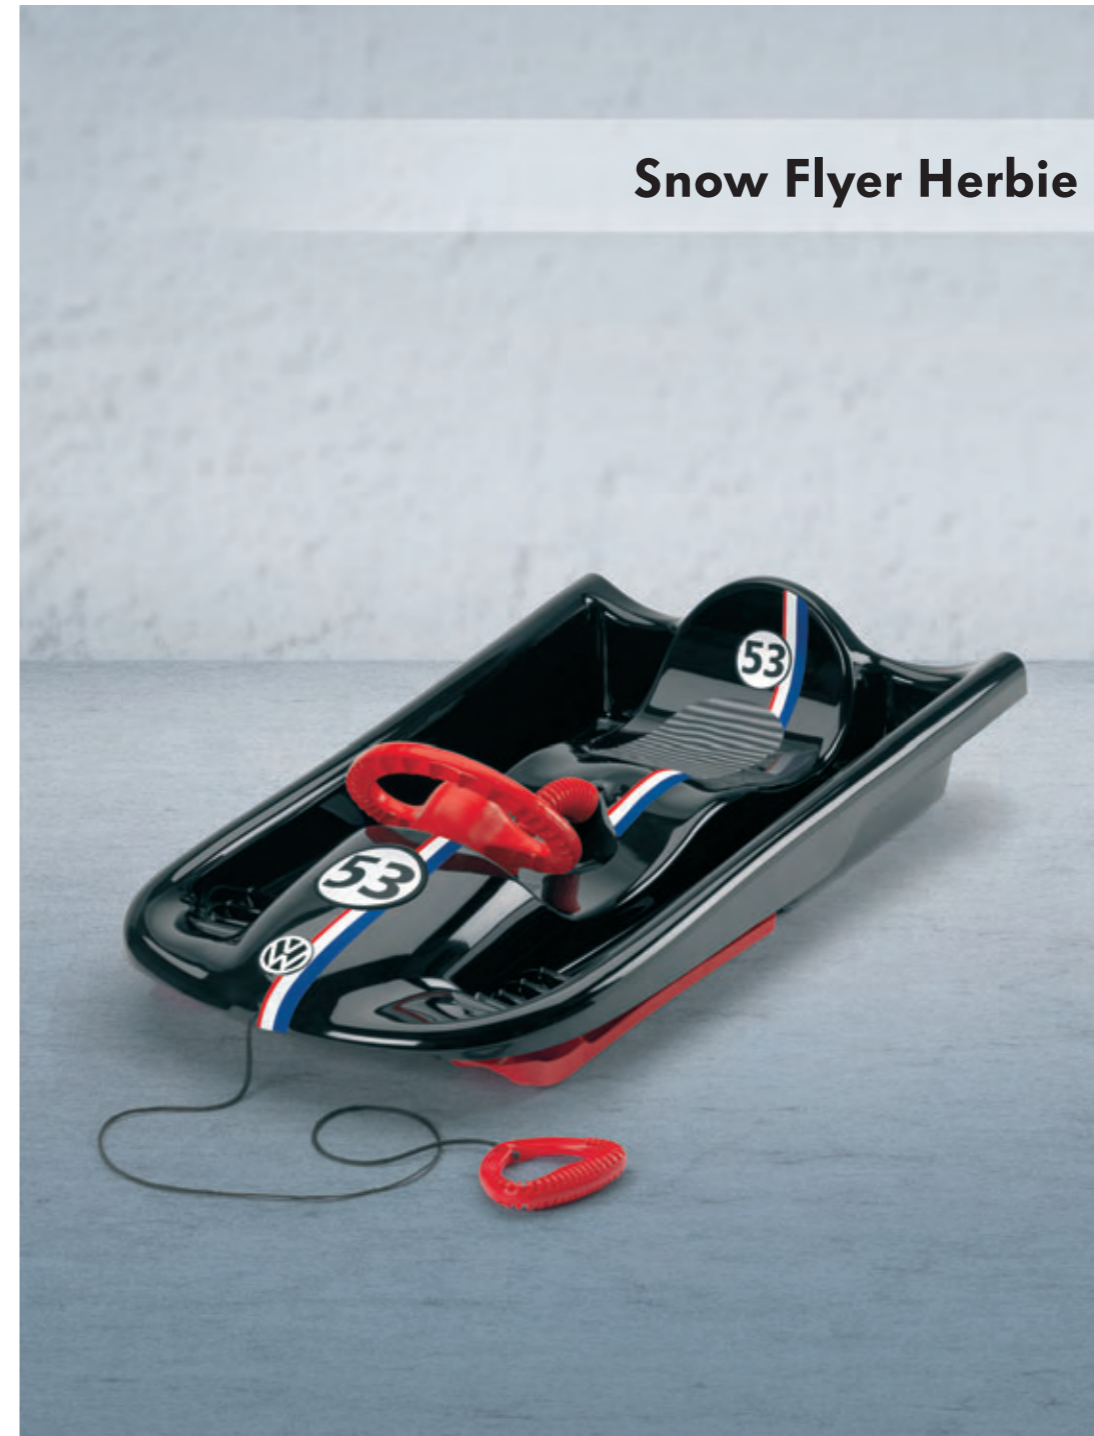

Material: High-quality, cold-resistant plastic

Age group: from roughly 6 years

Steering: Precise track holding through twin runners

Dimensions: 100 x 52 x 16 cm

Weight: 3.670 g

Max load: 85 kg

Miscellaneous: Ergonomically shaped seat. Brakes and steering can be operated easily, even when wearing gloves. Made in Germany.

Art.-No. 00V 050 509 041

RRP

Colour: Metallic blue

Material: High-quality, cold-resistant plastic

Age group: from roughly 8 years

Runners: Steel, set in to the material

Dimensions: 110 x 47 x 25 cm

Weight: 4.200 g